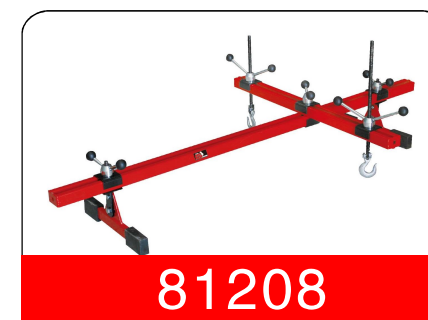

Engine Leveler Engine Support Beam

PASSCA

Model #	Capacity	NW/GW(kg)	Package Size(cm)	QTY/CARTON
81201	500KGS	4.5/4.8	70X37X26	4PCS
81202	680KGS	5/5.5	49X20X9	4PCS
81203	680KGS	5.2/5.8	49X20X9	4PCS
81204	2000KGS	5.5/6	60X29X27	4PCS

Model #	Capacity	Crossbeam length	NW/GW(kg)	Package Size(cm)
81205	0.3Ton	1100mm	14/15	104X21X10
81206	0.5Ton	1500mm	16/17	155X16X12
81207	0.5Ton	1800mm	20/21	185X16X12
81208	0.5Ton	1700mm	19/20	176X20X9