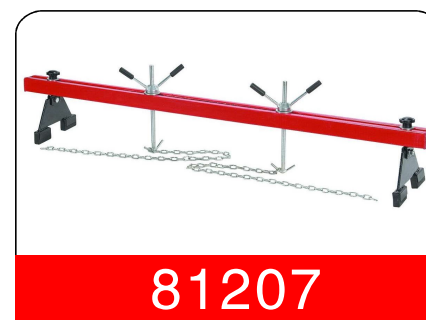

Engine Leveler Engine Support Beam

PASSCA

Model #	Capacity	NW/GW(kg)	Package Size(cm)	QTY/CARTON
81201	500KGS	4.5/4.8	70X37X26	4PCS
81202	680KGS	5/5.5	49X20X9	4PCS
81203	680KGS	5.2/5.8	49X20X9	4PCS
81204	2000KGS	5.5/6	60X29X27	4PCS

Model #	Capacity	Crossbeam length	NW/GW(kg)	Package Size(cm)
81205	0.3Ton	1100mm	14/15	104X21X10
81206	0.5Ton	1500mm	16/17	155X16X12
81207	0.5Ton	1800mm	20/21	185X16X12
81208	0.5Ton	1700mm	19/20	176X20X9