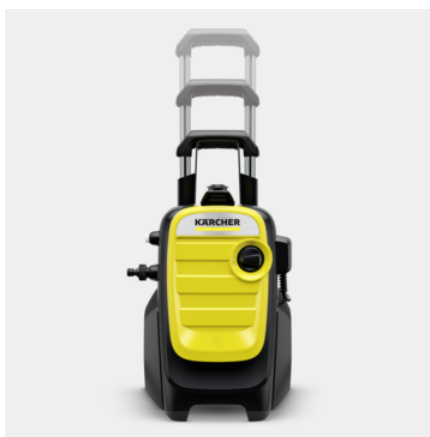

Telescopic handle

- The aluminium telescopic handle can be extended for transport and retracted again for storage.