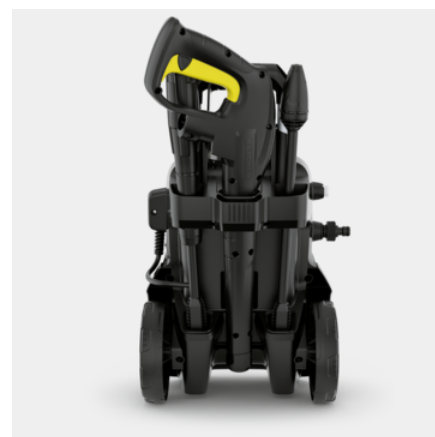

Integrated accessory storage on the device

- Convenient and space-saving storage.