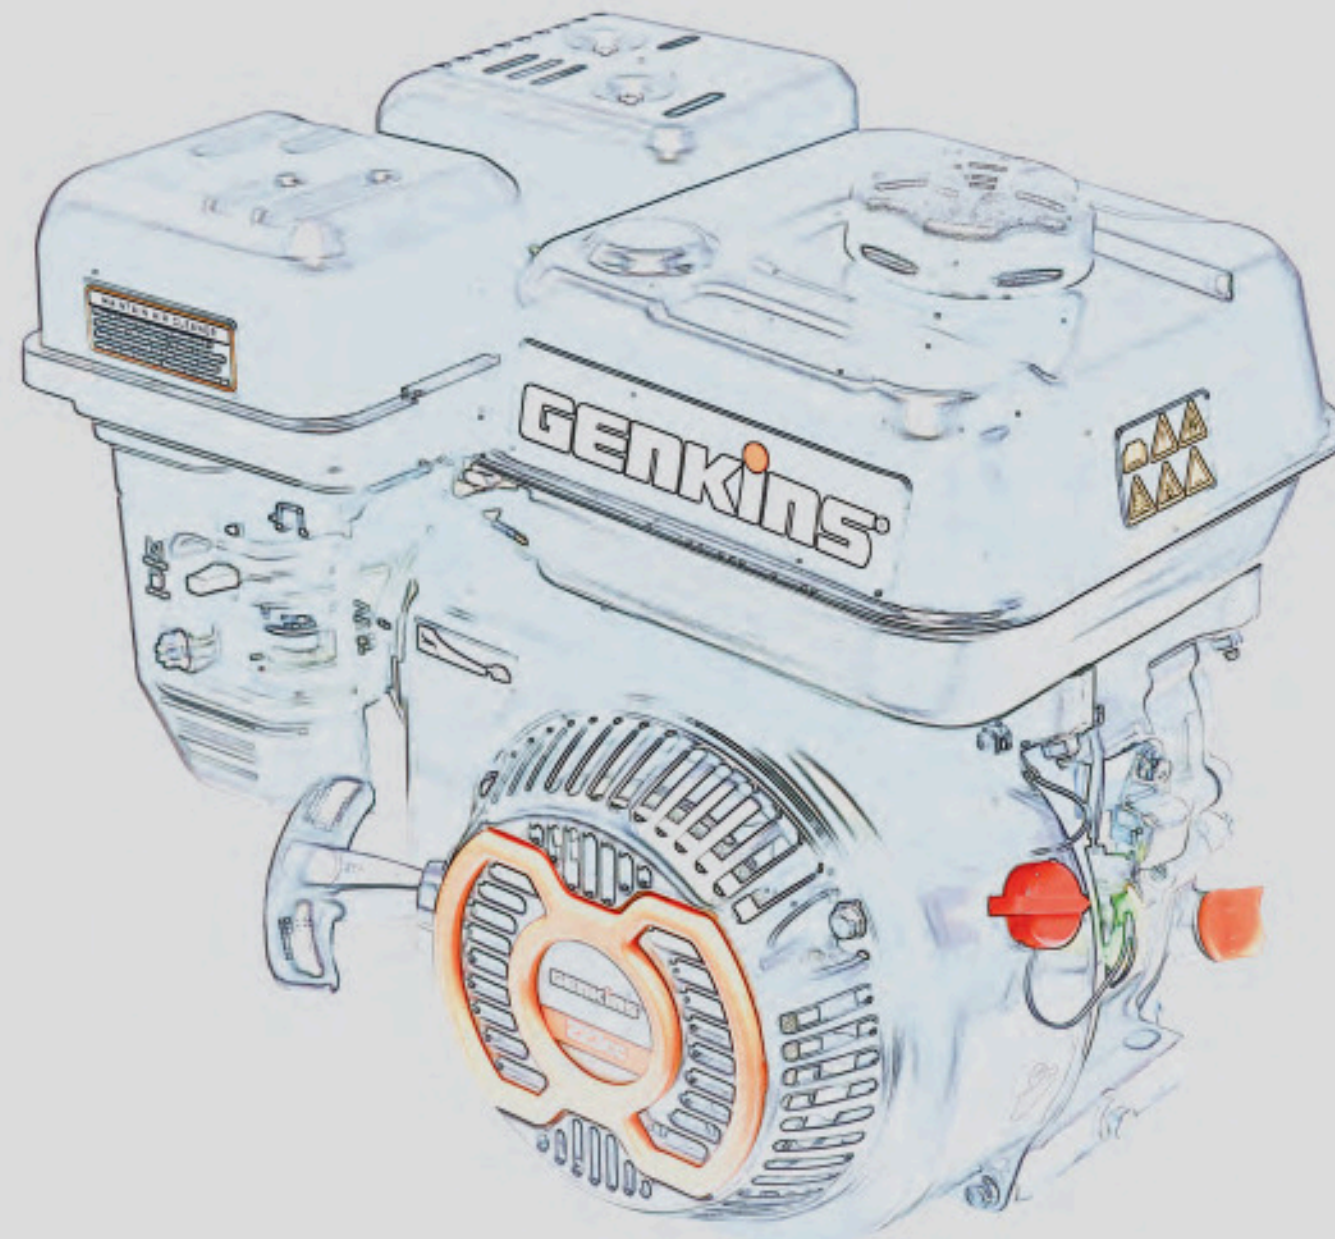

GENKINS®

GENKINS®

CHONGQING GENKINS POWER LTD.

No.6 East Gangcheng Loop Road, Jiangbei Dist. Chongqing, China 400026
www.genkins.com
E-mail: info@genkins.com