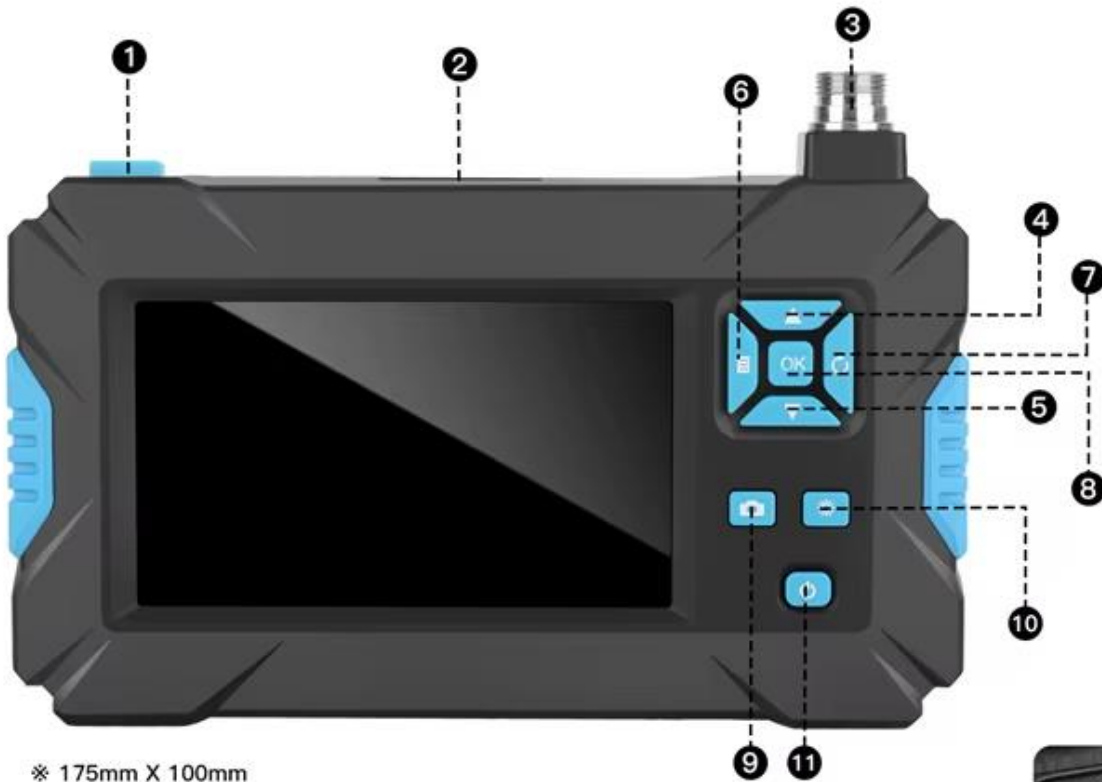

5.5mm 4.3 Inch Screen Industrial Camera 1080P Resolution 2m 5m 10m Range Waterproof Function H.264 USB Pipe Inspection Indoor

4.3 LCD screen

2600 mAh

6 LED

1080P

Description:

Display size 4.3 inch
Pixel camera 1920*1080
Camera diameter 5.5MM
Battery capacity 2600mAh
Power input DC 5V 500mA/1A
Wire Length: 10M
Image Format :JPG
Video format:MP4
LED light :6pcs
Focal Length: 4-500cm
Wire style:Semi-rigid
Memory:Support Micro SD card Up to 32GB
Warranty:13 Monthes
Language: 11 Different Languages

Accessories:

1 * 4.3" Color Screen
1 * Snake tube/1*Semi-rigid Cable
Endoscope
1 * USB charging Cable
1 * Accessories
1 * User Manual

6 Super bright adjustment LED lights

* 175mm X 100mm

Camera Male Socket

HD
Display
1080P

Long Focal Distance:1.6inch-198inch

4cm

500cm

IP67 Waterproof

Cleaning the sink

Car repair

Air condition inspection

Equipment inspection

Hook

Magnet

Side mirror

Replacement buckle

Wholesale Price P30 8mm 1080P IP68 Waterproof 4.3 Inch Screen Dual Camera Digital Endoscope, Length:10m Hard Cable

1. Lens size: 8mm
2. Camera light source: 8+1 adjustable LEDS
3. Working temperature: 32 to 113 degrees Fahrenheit (0-45 degrees)
4. Battery: 2600mAh lithium battery
5. Working time: 4h
6. Power input: DC 5V 500 mAh / 1A
7. Waterproof: IP68 (only for lens)
8. Focal length of front camera: 5cm-500cm
9. Focal length of side camera: 3cm-500cm
10. Front camera resolution: 1960*1080
11. Side camera resolution: 1960*1080
12. Sensor pixels: 2 million pixels
13. Viewing angle: 70 degrees
14. Support system: iOS, Android