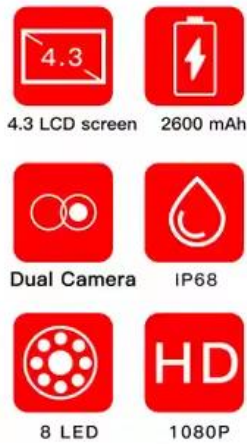

5.5mm 4.3 Inch Screen Industrial Camera 1080P Resolution 2m 5m 10m Range Waterproof Function H.264 USB Pipe Inspection Indoor

4.3 LCD screen

2600 mAh

6 LED

1080P

Description:

Display size 4.3 inch
Pixel camera 1920*1080
Camera diameter 5.5MM
Battery capacity 2600mAh
Power input DC 5V 500mA/1A
Wire Length: 10M
Image Format :JPG
Video format:MP4
LED light :6pcs
Focal Length: 4-500cm
Wire style:Semi-rigid
Memory:Support Micro SD card Up to 32GB
Warranty:13 Monthes
Language: 11 Different Languages

HD
Display
1080P

Long Focal Distance:1.6inch-198inch

4cm

500cm

IP67 Waterproof

Cleaning the sink

Car repair

Air condition inspection

Equipment inspection

Hook

Magnet

Side mirror

Replacement buckle

Wholesale Price P30 8mm 1080P IP68 Waterproof 4.3 Inch Screen Dual Camera Digital Endoscope, Length:10m Hard Cable

1. Lens size: 8mm
2. Camera light source: 8+1 adjustable LEDS
3. Working temperature: 32 to 113 degrees Fahrenheit (0-45 degrees)
4. Battery: 2600mAh lithium battery
5. Working time: 4h
6. Power input: DC 5V 500 mAh / 1A
7. Waterproof: IP68 (only for lens)
8. Focal length of front camera: 5cm-500cm
9. Focal length of side camera: 3cm-500cm
10. Front camera resolution: 1960*1080
11. Side camera resolution: 1960*1080
12. Sensor pixels: 2 million pixels
13. Viewing angle: 70 degrees
14. Support system: iOS, Android

Long Focal Distance: 1.6inch-198inch

1.6inch

198inch

HD
Display
1080P

8+1 Super bright adjustment LED lights

Extra recessed light Extend the field of view in dark environments

4.3 inch screen

18650 Battery 2600mAh
working up to 3-5 hours