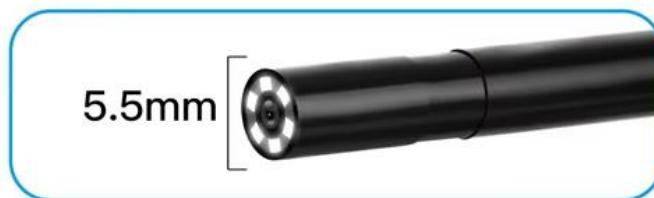

5.5mm 4.3 Inch Screen Industrial Camera 1080P Resolution 2m 5m 10m Range Waterproof Function H.264 USB Pipe Inspection Indoor

4.3 LCD screen

2600 mAh

6 LED

1080P

Description:

Display size 4.3 inch
Pixel camera 1920*1080
Camera diameter 5.5MM
Battery capacity 2600mAh
Power input DC 5V 500mA/1A
Wire Length: 10M
Image Format :JPG
Video format:MP4
LED light :6pcs
Focal Length: 4-500cm
Wire style:Semi-rigid
Memory:Support Micro SD card Up to 32GB
Warranty:13 Monthes
Language: 11 Different Languages

Accessories:

1 * 4.3" Color Screen
1 * Snake tube/1*Semi-rigid Cable
Endoscope
1 * USB charging Cable
1 * Accessories
1 * User Manual

6 Super bright adjustment LED lights

* 175mm X 100mm

Camera Male Socket

HD
Display
1080P

Long Focal Distance:1.6inch-198inch

4cm

500cm

IP67 Waterproof

Cleaning the sink

Car repair

Air condition inspection

Equipment inspection

Hook

Magnet

Side mirror

Replacement buckle

Wholesale Price P30 8mm 1080P IP68 Waterproof 4.3 Inch Screen Dual Camera Digital Endoscope, Length:10m Hard Cable

1. Lens size: 8mm
2. Camera light source: 8+1 adjustable LEDS
3. Working temperature: 32 to 113 degrees Fahrenheit (0-45 degrees)
4. Battery: 2600mAh lithium battery
5. Working time: 4h
6. Power input: DC 5V 500 mAh / 1A
7. Waterproof: IP68 (only for lens)
8. Focal length of front camera: 5cm-500cm
9. Focal length of side camera: 3cm-500cm
10. Front camera resolution: 1960*1080
11. Side camera resolution: 1960*1080
12. Sensor pixels: 2 million pixels
13. Viewing angle: 70 degrees
14. Support system: iOS, Android