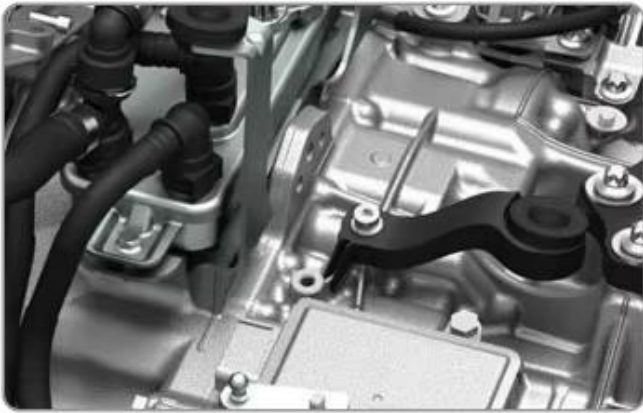

Long Focal Distance: 1.6inch-198inch

1.6inch