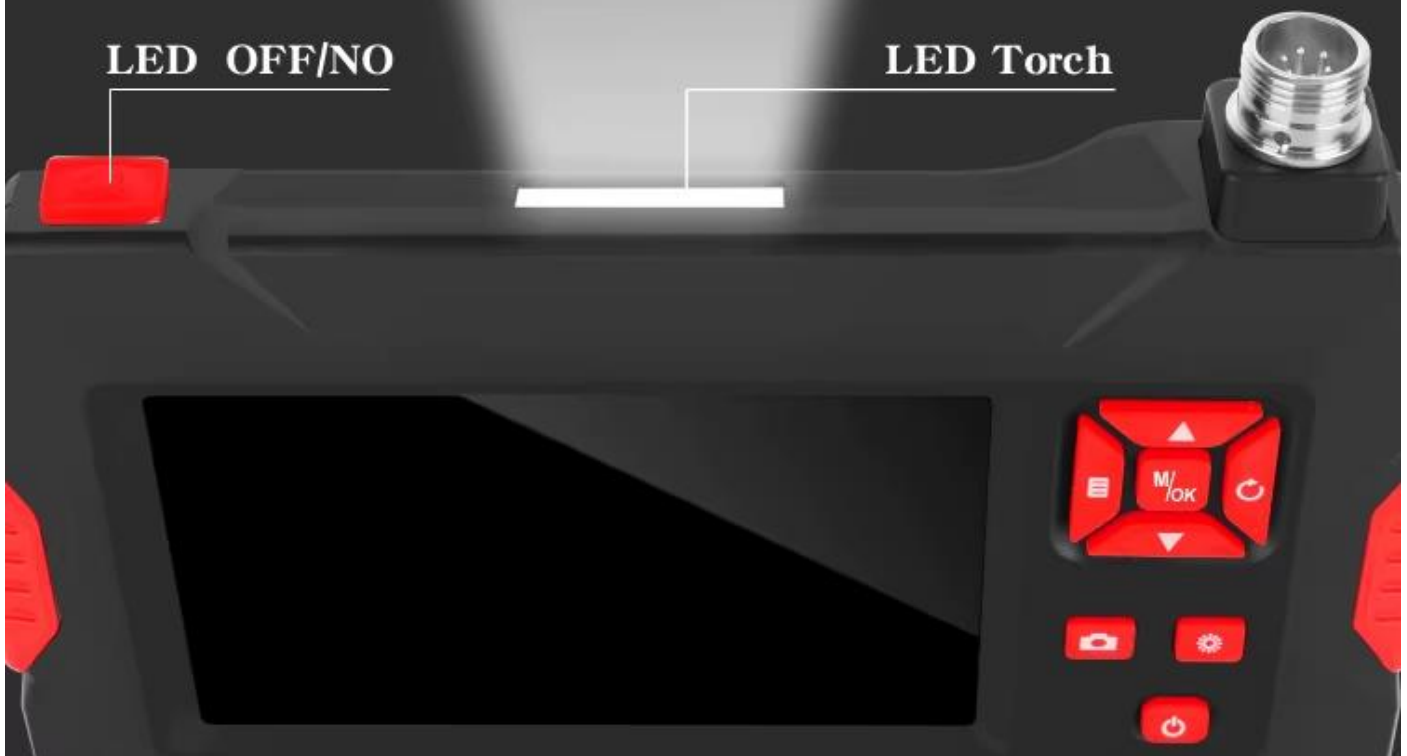

Equipment inspection

Hook

Magnet

Side mirror

Replacement buckle

Wholesale Price P30 8mm 1080P IP68 Waterproof 4.3 Inch Screen Dual Camera Digital Endoscope, Length:10m Hard Cable

1. Lens size: 8mm
2. Camera light source: 8+1 adjustable LEDS
3. Working temperature: 32 to 113 degrees Fahrenheit (0-45 degrees)
4. Battery: 2600mAh lithium battery
5. Working time: 4h
6. Power input: DC 5V 500 mAh / 1A
7. Waterproof: IP68 (only for lens)
8. Focal length of front camera: 5cm-500cm
9. Focal length of side camera: 3cm-500cm
10. Front camera resolution: 1960*1080
11. Side camera resolution: 1960*1080
12. Sensor pixels: 2 million pixels
13. Viewing angle: 70 degrees
14. Support system: iOS, Android

Long Focal Distance: 1.6inch-198inch

1.6inch

198inch

HD
Display
1080P

8+1 Super bright adjustment LED lights

Extra recessed light Extend the field of view in dark environments

4.3 inch screen

18650 Battery 2600mAh
working up to 3-5 hours