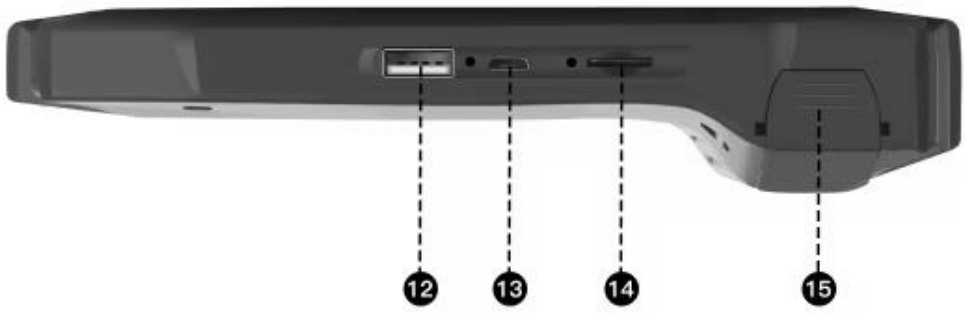

Camera Male Socket