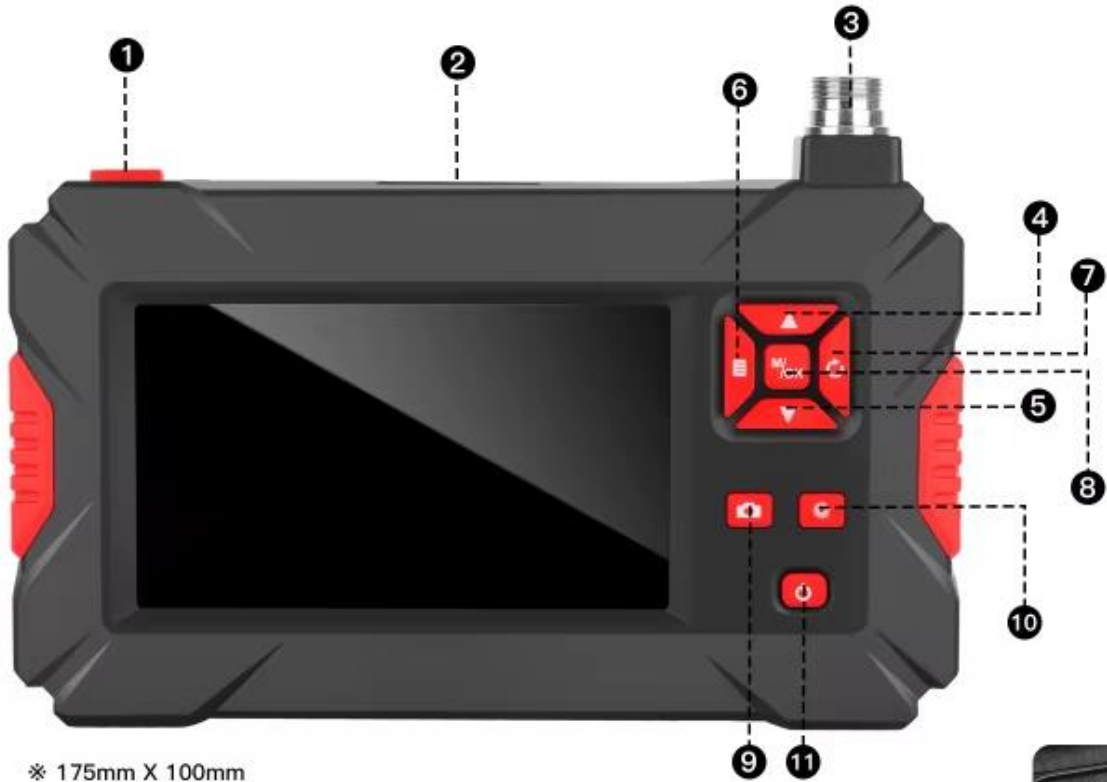

5.5mm 4.3 Inch Screen Industrial Camera 1080P Resolution 2m 5m 10m Range Waterproof Function H.264 USB Pipe Inspection Indoor

4.3 LCD screen

2600 mAh

6 LED

1080P

Description:

Display size 4.3 inch
Pixel camera 1920*1080
Camera diameter 5.5MM
Battery capacity 2600mAh
Power input DC 5V 500mA/1A
Wire Length: 10M
Image Format :JPG
Video format:MP4
LED light :6pcs
Focal Length: 4-500cm
Wire style:Semi-rigid
Memory:Support Micro SD card Up to 32GB
Warranty:13 Monthes
Language: 11 Different Languages

Equipment inspection

Hook

Magnet

Side mirror

Replacement buckle

Wholesale Price P30 8mm 1080P IP68 Waterproof 4.3 Inch Screen Dual Camera Digital Endoscope, Length:10m Hard Cable

1. Lens size: 8mm
2. Camera light source: 8+1 adjustable LEDS
3. Working temperature: 32 to 113 degrees Fahrenheit (0-45 degrees)
4. Battery: 2600mAh lithium battery
5. Working time: 4h
6. Power input: DC 5V 500 mAh / 1A
7. Waterproof: IP68 (only for lens)
8. Focal length of front camera: 5cm-500cm
9. Focal length of side camera: 3cm-500cm
10. Front camera resolution: 1960*1080
11. Side camera resolution: 1960*1080
12. Sensor pixels: 2 million pixels
13. Viewing angle: 70 degrees
14. Support system: iOS, Android

Long Focal Distance: 1.6inch-198inch

1.6inch

198inch

HD
Display
1080P

8+1 Super bright adjustment LED lights

Extra recessed light Extend the field of view in dark environments

4.3 inch screen

18650 Battery 2600mAh
working up to 3-5 hours

**IP68
Waterproof**

※ 175mm X 100mm

Camera Male Socket

Camera Female Socket

- | | | | |
|-------------------------|----------|----------------------|-----------------------|
| 1.Auxiliary light swith | 5.Down | 9.Photo/Video | 13.Charging interface |
| 2.Auxiliary lamp | 6.Menu | 10.Adjust LED lights | 14.TF card slot |
| 3.Camera interface | 7.Return | 11.On/Off | 15.Battery |
| 4.Up | 8.M/OK | 12.Current output | |