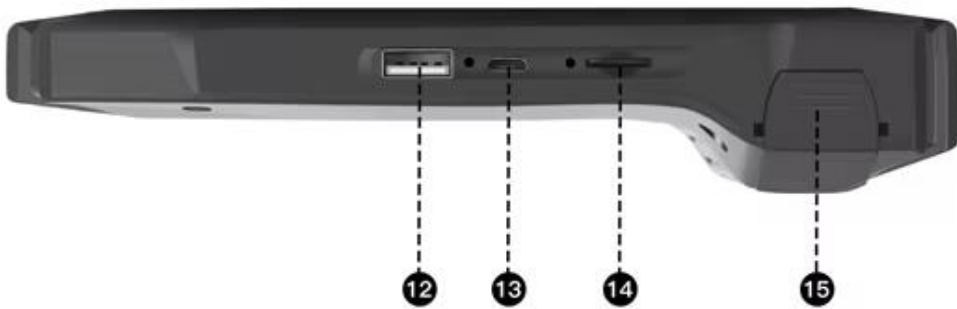

5.5mm 4.3 Inch Screen Industrial Camera 1080P Resolution 2m 5m 10m Range Waterproof Function H.264 USB Pipe Inspection Indoor

4.3 LCD screen

2600 mAh

6 LED

1080P

Description:

Display size 4.3 inch
Pixel camera 1920*1080
Camera diameter 5.5MM
Battery capacity 2600mAh
Power input DC 5V 500mA/1A
Wire Length: 10M
Image Format :JPG
Video format:MP4
LED light :6pcs
Focal Length: 4-500cm
Wire style:Semi-rigid
Memory:Support Micro SD card Up to 32GB
Warranty:13 Monthes
Language: 11 Different Languages

Accessories:

1 * 4.3" Color Screen
1 * Snake tube/1*Semi-rigid Cable
Endoscope
1 * USB charging Cable
1 * Accessories
1 * User Manual

6 Super bright adjustment LED lights

* 175mm X 100mm

Camera Male Socket

HD
Display
1080P

Long Focal Distance:1.6inch-198inch

4cm

500cm

IP67 Waterproof

Cleaning the sink

Car repair

Air condition inspection

Equipment inspection

Hook

Magnet

Side mirror

Replacement buckle

Wholesale Price P30 8mm 1080P IP68 Waterproof 4.3 Inch Screen Dual Camera Digital Endoscope, Length:10m Hard Cable

1. Lens size: 8mm
2. Camera light source: 8+1 adjustable LEDS
3. Working temperature: 32 to 113 degrees Fahrenheit (0-45 degrees)
4. Battery: 2600mAh lithium battery
5. Working time: 4h
6. Power input: DC 5V 500 mAh / 1A
7. Waterproof: IP68 (only for lens)
8. Focal length of front camera: 5cm-500cm
9. Focal length of side camera: 3cm-500cm
10. Front camera resolution: 1960*1080
11. Side camera resolution: 1960*1080
12. Sensor pixels: 2 million pixels
13. Viewing angle: 70 degrees
14. Support system: iOS, Android