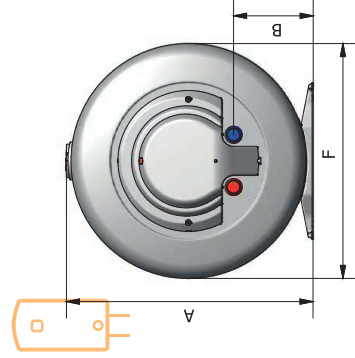

**Dimensions:**

Model	Storage Capacity	Voltage (V)	Power (W)	Packing Dimensions (mm)	Shipping Weight		D (mm)	E (mm)	F (mm)
					Lit	U.S. Gals			
Marina	150	230	2000	490*465*1280	77	85	830	245	450