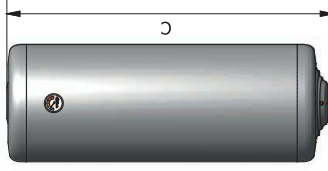

### Technical Specifications:

Electrical Specifications	Volt	230 V
Frequency	50 - 60 Hz	
Working Pressure	7.5 Bar (0.75 Mpa)	
Max. Setting Temp.	75° C	
Thermal Safety Cut-Out Limit	99° C	
Thermostat Safety Levels	Double Safety	
Basic Insulation	Class I	
Degree of Protection	IPX4	
Boiler Material	Steel	
Boiler Coating	Porcelain	
Insulation	Polyurethane Foam	
Inlet & Outlet Pipes	Stainless Steel	
Upper & Lower Covers	Metal	
External Coating	Epoxy/ Polyester	
Heating Element	Copper	
		<b>Capacity</b>
	50L	80L
	15	20
	17	22.5
Weight	Net (kg)	Gross (kg)
Heater Type	Vertical	Horizontal
Installation	Vertical	Horizontal
Package Dimensions mm	490*465*610	490*465*815

<b>Electrical Specifications</b>	230 V	
Frequency	50 - 60 Hz	
Working Pressure	7.5 Bar (0.75 Mpa)	
Max. Setting Temp.	75° C	
Thermal Safety Cut-Out Limit	99° C	
Thermostat Safety Levels	Double Safety	
Basic Insulation	Class I	
Degree of Protection	IPX4	
Boiler Material	Steel	
Boiler Coating	Porcelain	
Insulation	Polyurethane Foam	
Inlet & Outlet Pipes	Stainless Steel	
Upper & Lower Covers	Metal	
External Coating	Epoxy/ Polyester	
Heating Element	Copper	
	<b>Capacity</b>	
	100L	
Weight	Net (kg)	120L
	Gross (kg)	26.4
Heater Type	Flange	29
	Flange	26
Installation	Vertical	Vertical
	Horizontal	Horizontal
Package Dimensions mm	490*465*960	490*465*1075

**Dimensions:**

Model	Storage Capacity	Voltage (V)	Power (W)	Packing Dimensions (mm)	Shipping Weight		D (mm)	E (mm)	F (mm)
					Lit	U.S. Gals			
Marina	150	230	2000	490*465*1280	77	85	830	245	450