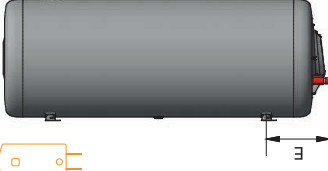

Dimensions:

Model	Storage Capacity	Voltage (V)	Power (W)	Packing Dimensions (mm)	Shipping Weight		D (mm)	E (mm)	F (mm)		
					Lit	U.S. Gals				Lbs	Kg
Marina	150	230	2000	490*465*1280	77	85	830	245	450