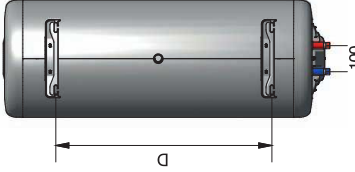

### Technical Specifications:

Electrical Specifications	Volt	230 V
Frequency	50 - 60 Hz	
Working Pressure	7.5 Bar (0.75 Mpa)	
Max. Setting Temp.	75° C	
Thermal Safety Cut-Out Limit	99° C	
Thermostat Safety Levels	Double Safety	
Basic Insulation	Class I	
Degree of Protection	IPX4	
Boiler Material	Steel	
Boiler Coating	Porcelain	
Insulation	Polyurethane Foam	
Inlet & Outlet Pipes	Stainless Steel	
Upper & Lower Covers	Metal	
External Coating	Epoxy/ Polyester	
Heating Element	Copper	
		<b>Capacity</b>
	50L	80L
	15	20
	17	22.5
Weight	Net (kg)	Gross (kg)
Heater Type	Vertical	Horizontal
Installation	Vertical	Horizontal
Package Dimensions mm	490*465*610	490*465*815

<b>Electrical Specifications</b>	230 V	
Frequency	50 - 60 Hz	
Working Pressure	7.5 Bar (0.75 Mpa)	
Max. Setting Temp.	75° C	
Thermal Safety Cut-Out Limit	99° C	
Thermostat Safety Levels	Double Safety	
Basic Insulation	Class I	
Degree of Protection	IPX4	
Boiler Material	Steel	
Boiler Coating	Porcelain	
Insulation	Polyurethane Foam	
Inlet & Outlet Pipes	Stainless Steel	
Upper & Lower Covers	Metal	
External Coating	Epoxy/ Polyester	
Heating Element	Copper	
	<b>Capacity</b>	
	100L	
Weight	Net (kg)	120L
	Gross (kg)	26.4
Heater Type	Flange	29
	Flange	26
Installation	Vertical	Vertical
	Horizontal	Horizontal
Package Dimensions mm	490*465*960	490*465*1075

**Dimensions:**

Model	Storage Capacity	Voltage (V)	Power (W)	Packing Dimensions (mm)	Shipping Weight		D (mm)	E (mm)	F (mm)
					Lit	U.S. Gals			
Marina	150	230	2000	490*465*1280	77	85	830	245	450